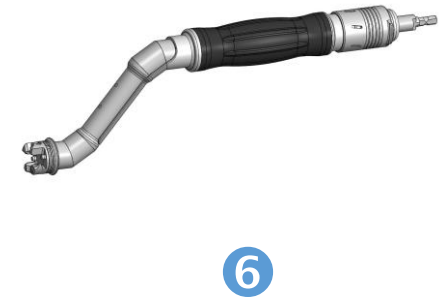

ASSEMBLING AND DISASSEMBLING INSTRUCTIONS OF THE
50° OFFSET REAMER HANDLE

www.incipodevices.com/information-for-safety

1

2

3

4

5

6