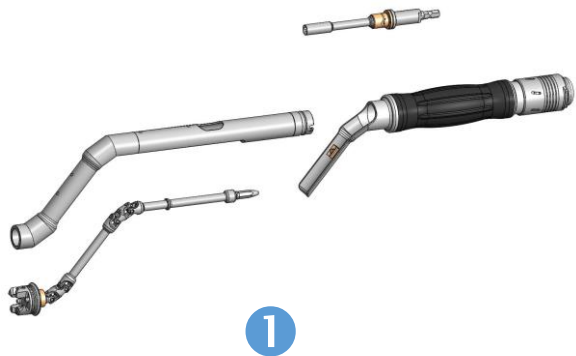

ASSEMBLING AND DISASSEMBLING INSTRUCTIONS OF THE
50° OFFSET REAMER HANDLE

www.incipodevices.com/information-for-safety

1

2

3

4

5

6