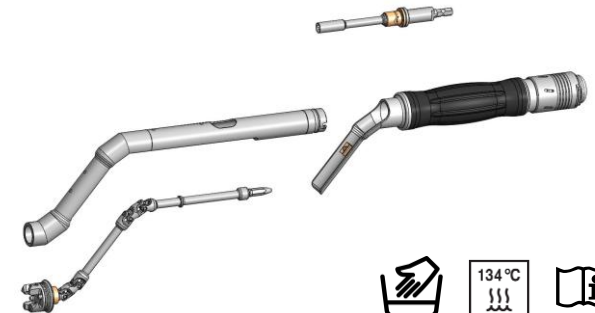

ASSEMBLING AND DISASSEMBLING INSTRUCTIONS OF THE
50° OFFSET REAMER HANDLE

www.incipodevices.com/information-for-safety

1

2

3

4

5

6