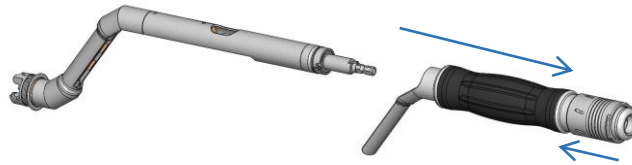

ASSEMBLING AND DISASSEMBLING INSTRUCTIONS OF THE
50° OFFSET REAMER HANDLE

www.incipodevices.com/information-for-safety

1

2

3

4

5

6