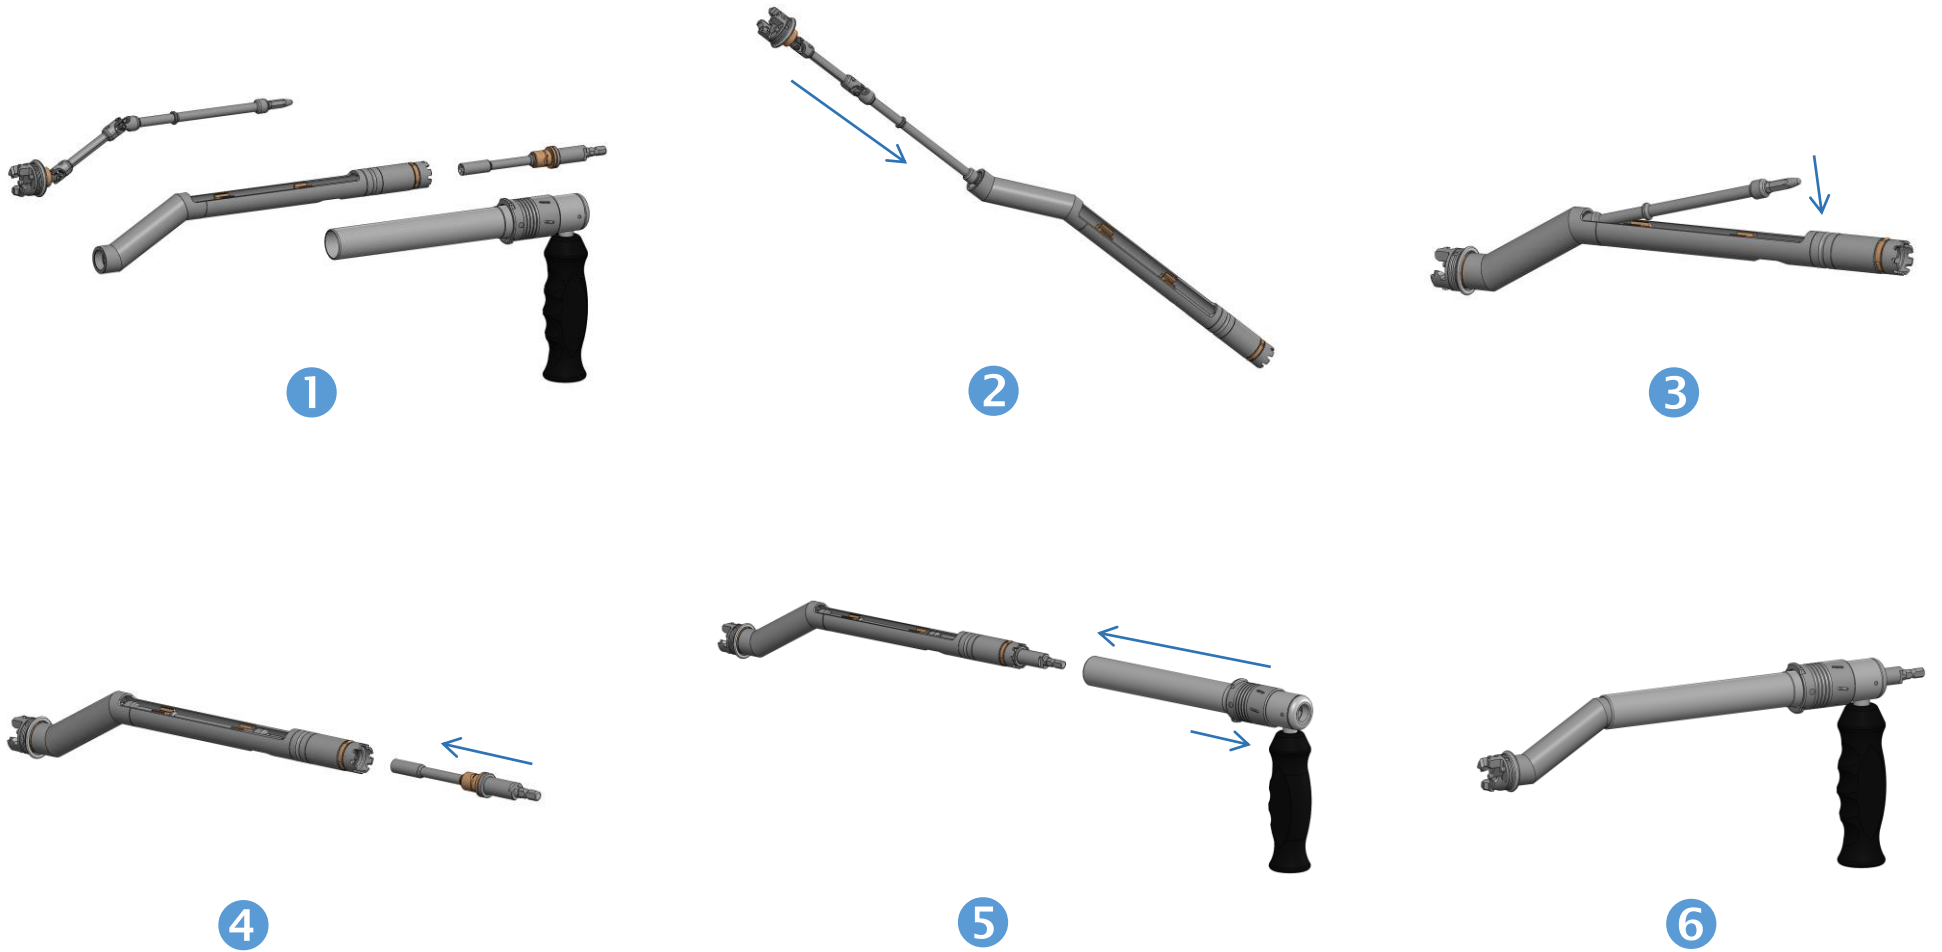

**ASSEMBLING AND DISASSEMBLING INSTRUCTIONS OF THE  
OFFSET REAMER HANDLE (NON-LOCKING)**

[www.incipiodevices.com/information-for-safety](http://www.incipiodevices.com/information-for-safety)

surveillance@incipiodevices.com  
www.icipiodevices.com