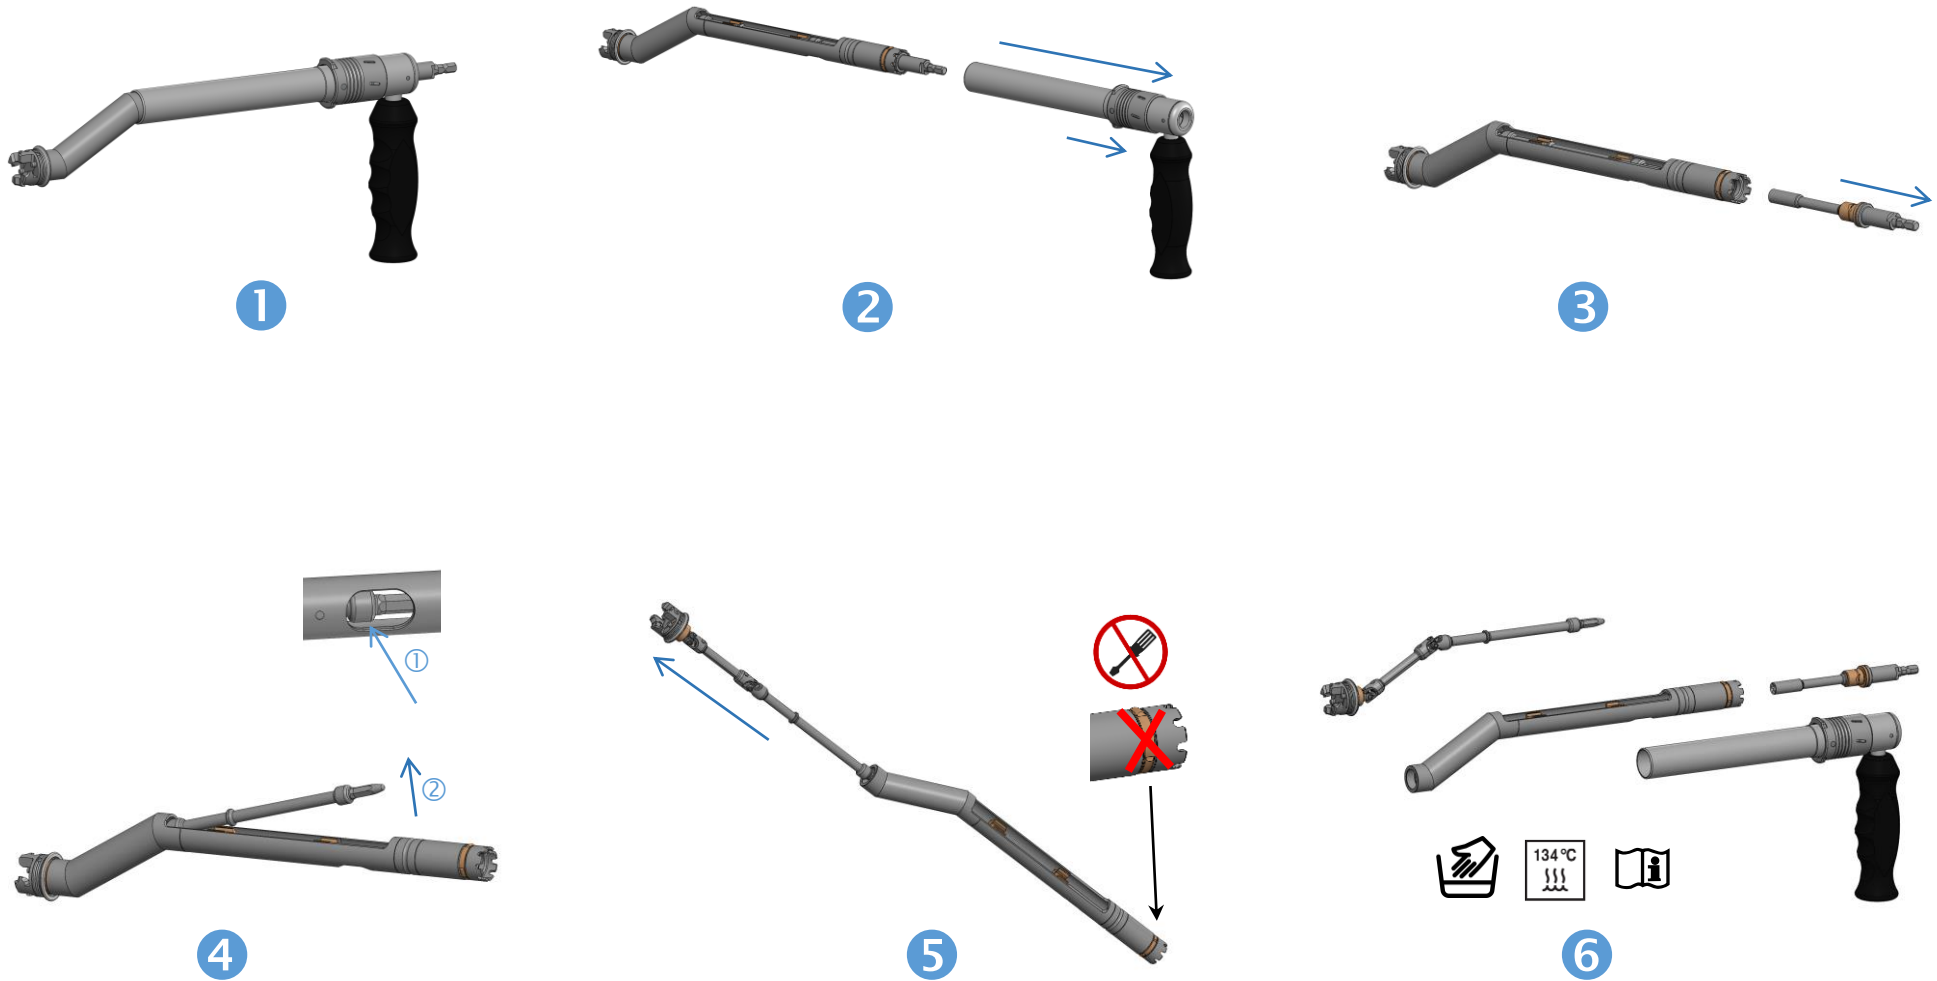

**ASSEMBLING AND DISASSEMBLING INSTRUCTIONS OF THE  
OFFSET REAMER HANDLE (NON-LOCKING)**

[www.incipiodevices.com/information-for-safety](http://www.incipiodevices.com/information-for-safety)

surveillance@incipiodevices.com  
www.icipiodevices.com