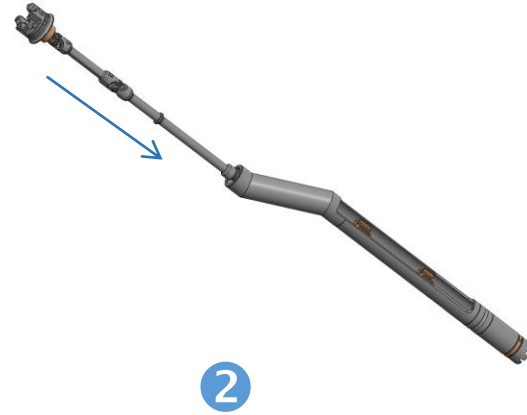

**ASSEMBLING AND DISASSEMBLING INSTRUCTIONS OF THE
OFFSET REAMER HANDLE**

surveillance@incipiodevices.com
www.incipiodevices.com

Incipio Devices LLC
3650 West 200 North • Huntington IN 46750 • US

Incipio Devices SA
Av. des Pâquiers 16 • 2072 St-Blaise • CH