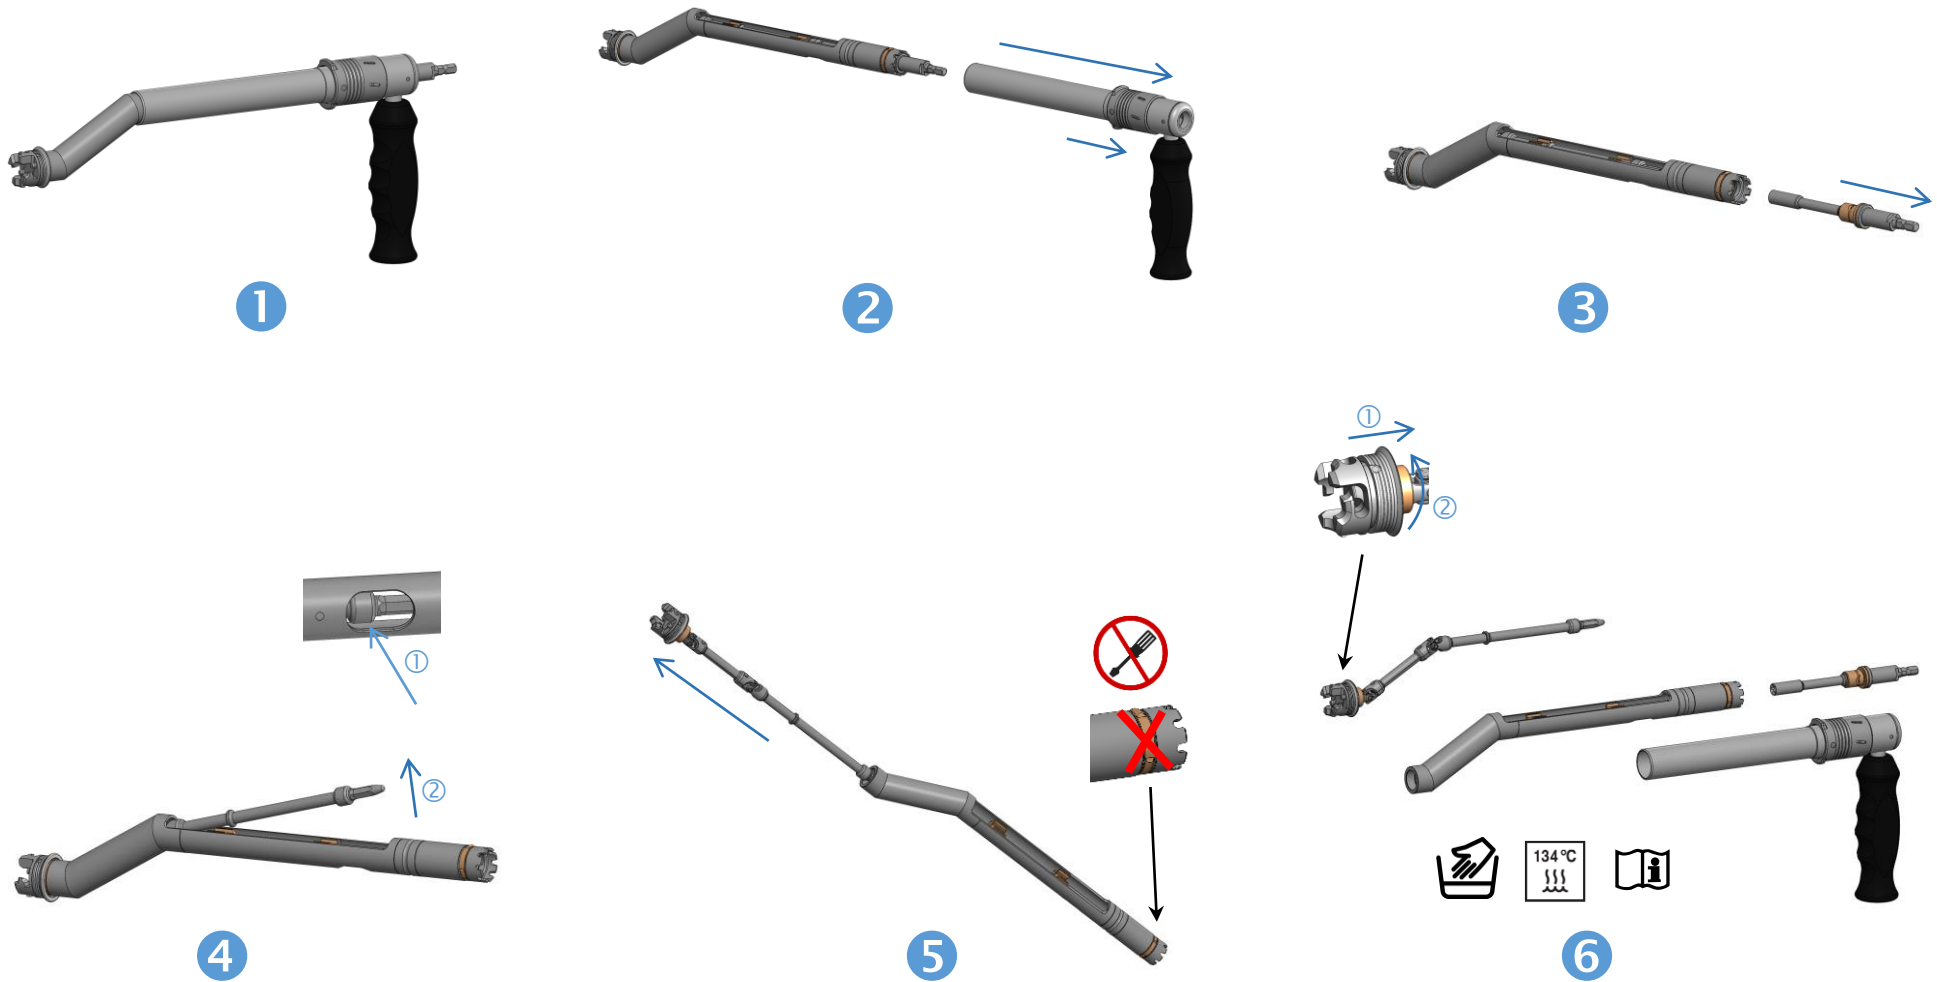

**ASSEMBLING AND DISASSEMBLING INSTRUCTIONS OF THE
OFFSET REAMER HANDLE**

surveillance@incipiodevices.com
www.incipiodevices.com

Incipio Devices LLC
3650 West 200 North • Huntington IN 46750 • US

Incipio Devices SA
Av. des Pâquiers 16 • 2072 St-Blaise • CH