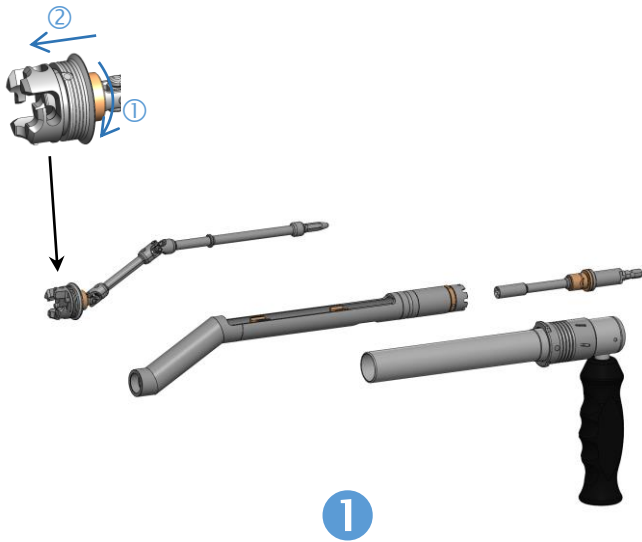

**ASSEMBLING AND DISASSEMBLING INSTRUCTIONS OF THE
OFFSET REAMER HANDLE**

surveillance@incipiodevices.com
www.incipiodevices.com

Incipio Devices LLC
3650 West 200 North • Huntington IN 46750 • US

Incipio Devices SA
Av. des Pâquiers 16 • 2072 St-Blaise • CH