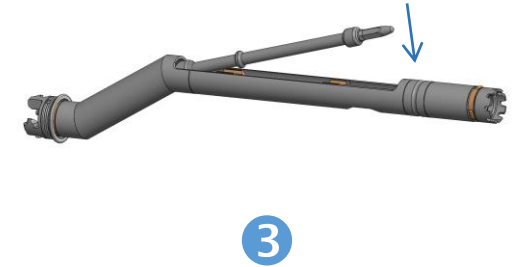

**ASSEMBLING AND DISASSEMBLING INSTRUCTIONS OF THE
OFFSET REAMER HANDLE**

surveillance@incipiodevices.com
www.incipiodevices.com

Incipio Devices LLC
3650 West 200 North • Huntington IN 46750 • US

Incipio Devices SA
Av. des Pâquiers 16 • 2072 St-Blaise • CH