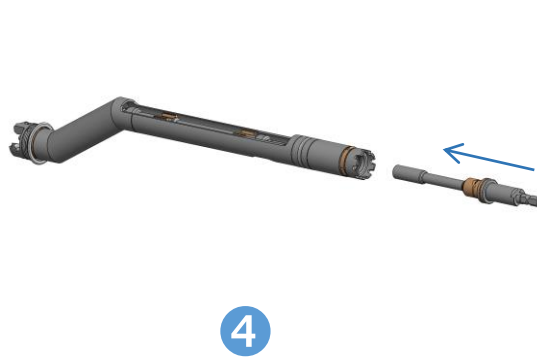

**ASSEMBLING AND DISASSEMBLING INSTRUCTIONS OF THE
OFFSET REAMER HANDLE**

surveillance@incipiodevices.com
www.incipiodevices.com

Incipio Devices LLC
3650 West 200 North • Huntington IN 46750 • US

Incipio Devices SA
Av. des Pâquiers 16 • 2072 St-Blaise • CH