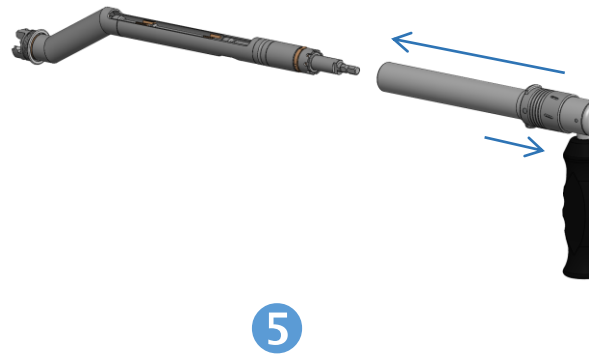

**ASSEMBLING AND DISASSEMBLING INSTRUCTIONS OF THE
OFFSET REAMER HANDLE**

surveillance@incipiodevices.com
www.incipiodevices.com

Incipio Devices LLC
3650 West 200 North • Huntington IN 46750 • US

Incipio Devices SA
Av. des Pâquiers 16 • 2072 St-Blaise • CH